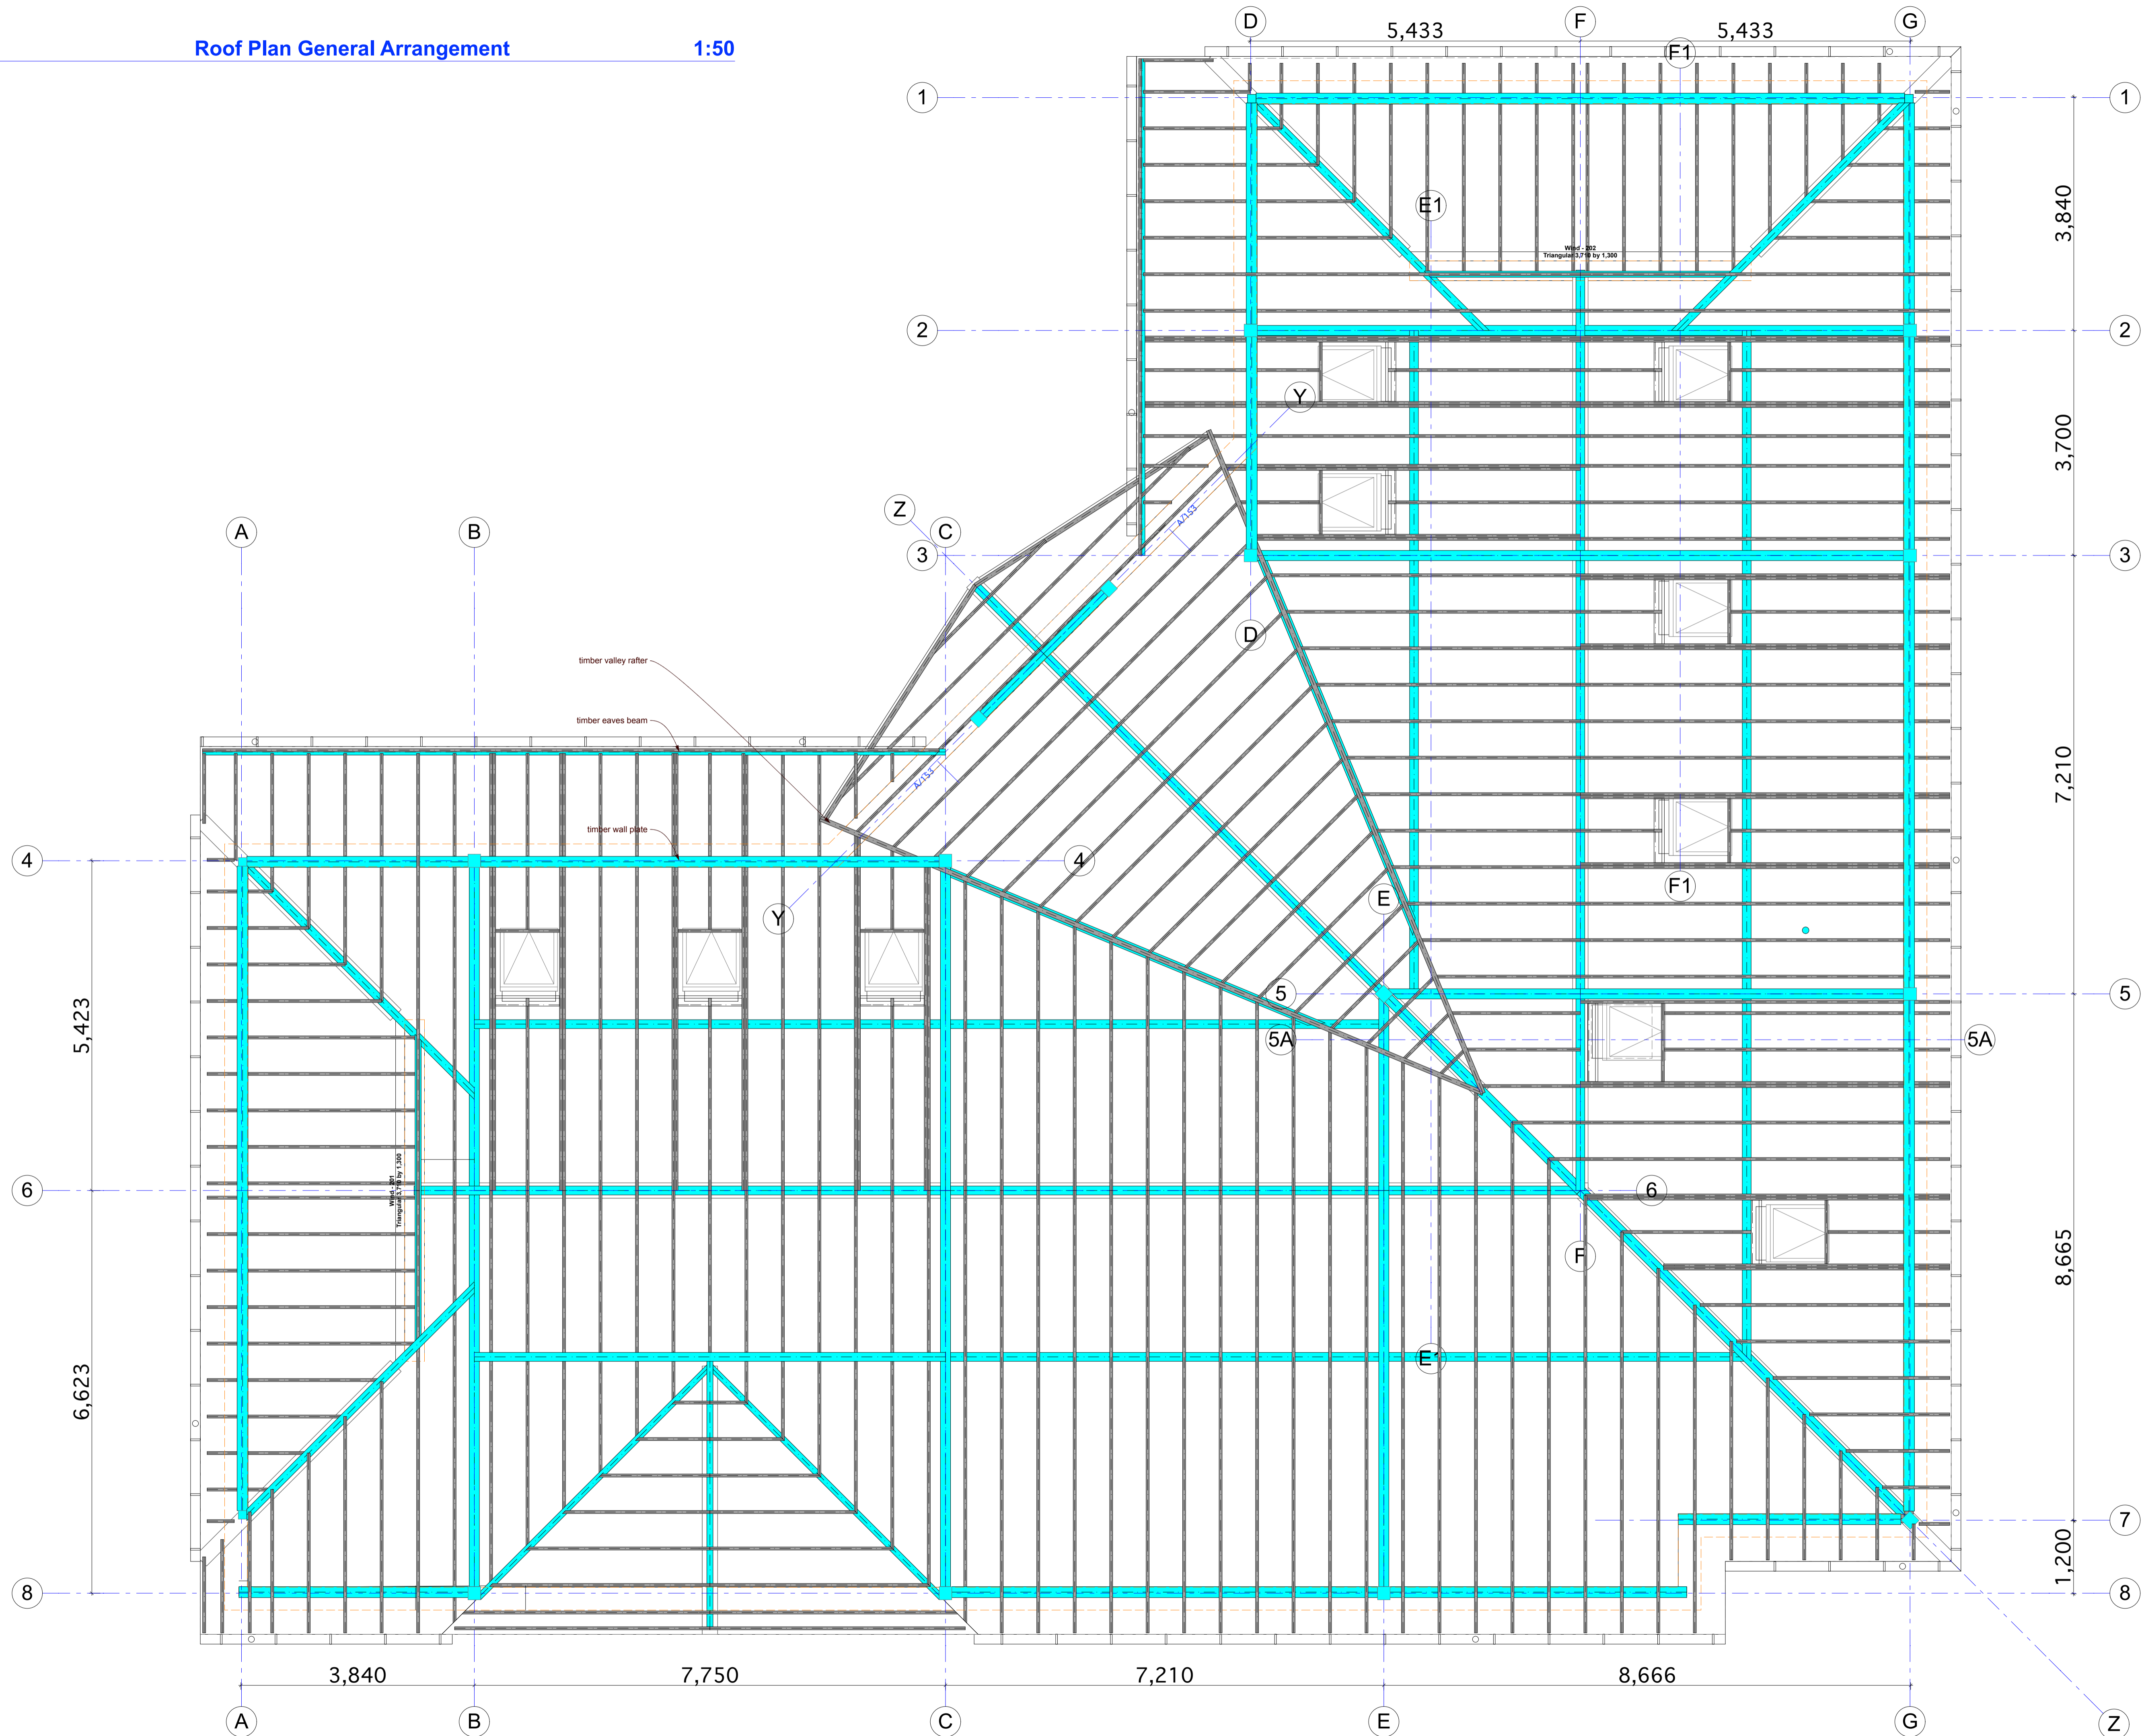

**DRAFT
ISSUE**

CLIENT : Dunchurch Baptist Church
PROJECT TITLE : New Church
PROJECT ADDRESS :
Dunchurch Baptist Church
Coventry Road
Dunchurch
Rugby
CV22 6RF

PROJECT NO : 1510
DRAWING TITLE :
Roof Plan
DRAWING NO : 04.4
PAPER SIZE : A1 landscape
DATE : August 2015
DRAWN BY : NT CHECKED BY : JM